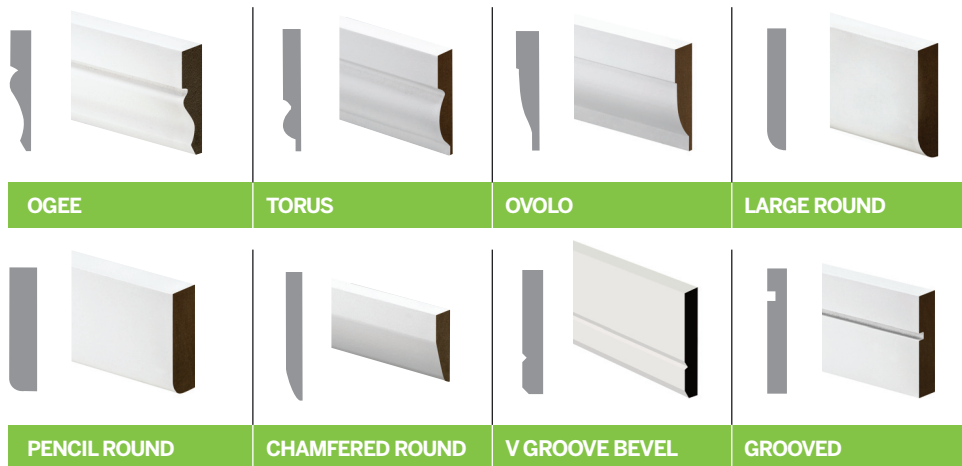

Primed MDF Mouldings, Skirtings and Architraves

At Metsä Wood we offer a high quality range of moisture-resistant MDF, primed and ready for installation.

Primed MDF Mouldings

Primed MDF Architrave

Primed MDF Others

Primed MDF Skirting

Product information

- Defect free, moisture resistant primed and sealed MDF
- MR MDF (Moisture Resistant Medium Density Fibreboard)
- A white interior primer applied using 2 coats of primer